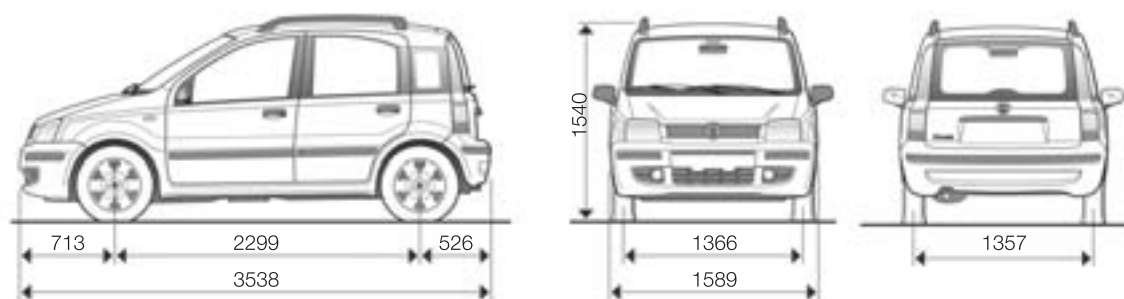

PANDA

Dimensions en mm.

PANDA 4X4 CLIMBING

Dimensions en mm.

VERSIONS	PANDA			PANDA 4X4	
	ESSENCE	BICARBURATION	DIESEL	ESSENCE	DIESEL
	1.2 8V 69 CH 	1.4 8V G.N.V. 77 / 70 CH 	1.3 MULTIJET 16V 75 CH D.P.F. 	1.2 8V 69 CH	1.3 MULTIJET 16V 75 CH D.P.F.
My Life / Dynamic	Dynamic	Dynamic	4x4 Climbing	4x4 Climbing	