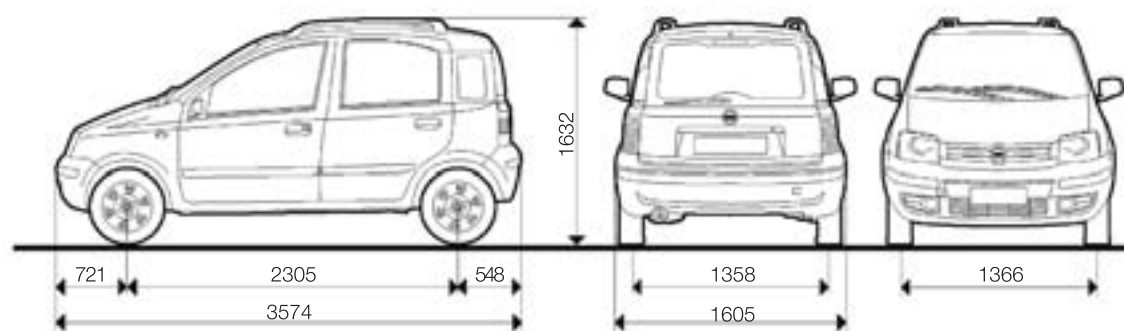

PANDA

Dimensions en mm.

PANDA 4X4 CLIMBING

Dimensions en mm.

VERSIONS	PANDA			PANDA 4X4	
	ESSENCE	BICARBURATION	DIESEL	ESSENCE	DIESEL
	1.2 8V 69 CH 	1.4 8V G.N.V. 77 / 70 CH 	1.3 MULTIJET 16V 75 CH D.P.F. 	1.2 8V 69 CH	1.3 MULTIJET 16V 75 CH D.P.F.
My Life / Dynamic	Dynamic	Dynamic	4x4 Climbing	4x4 Climbing	